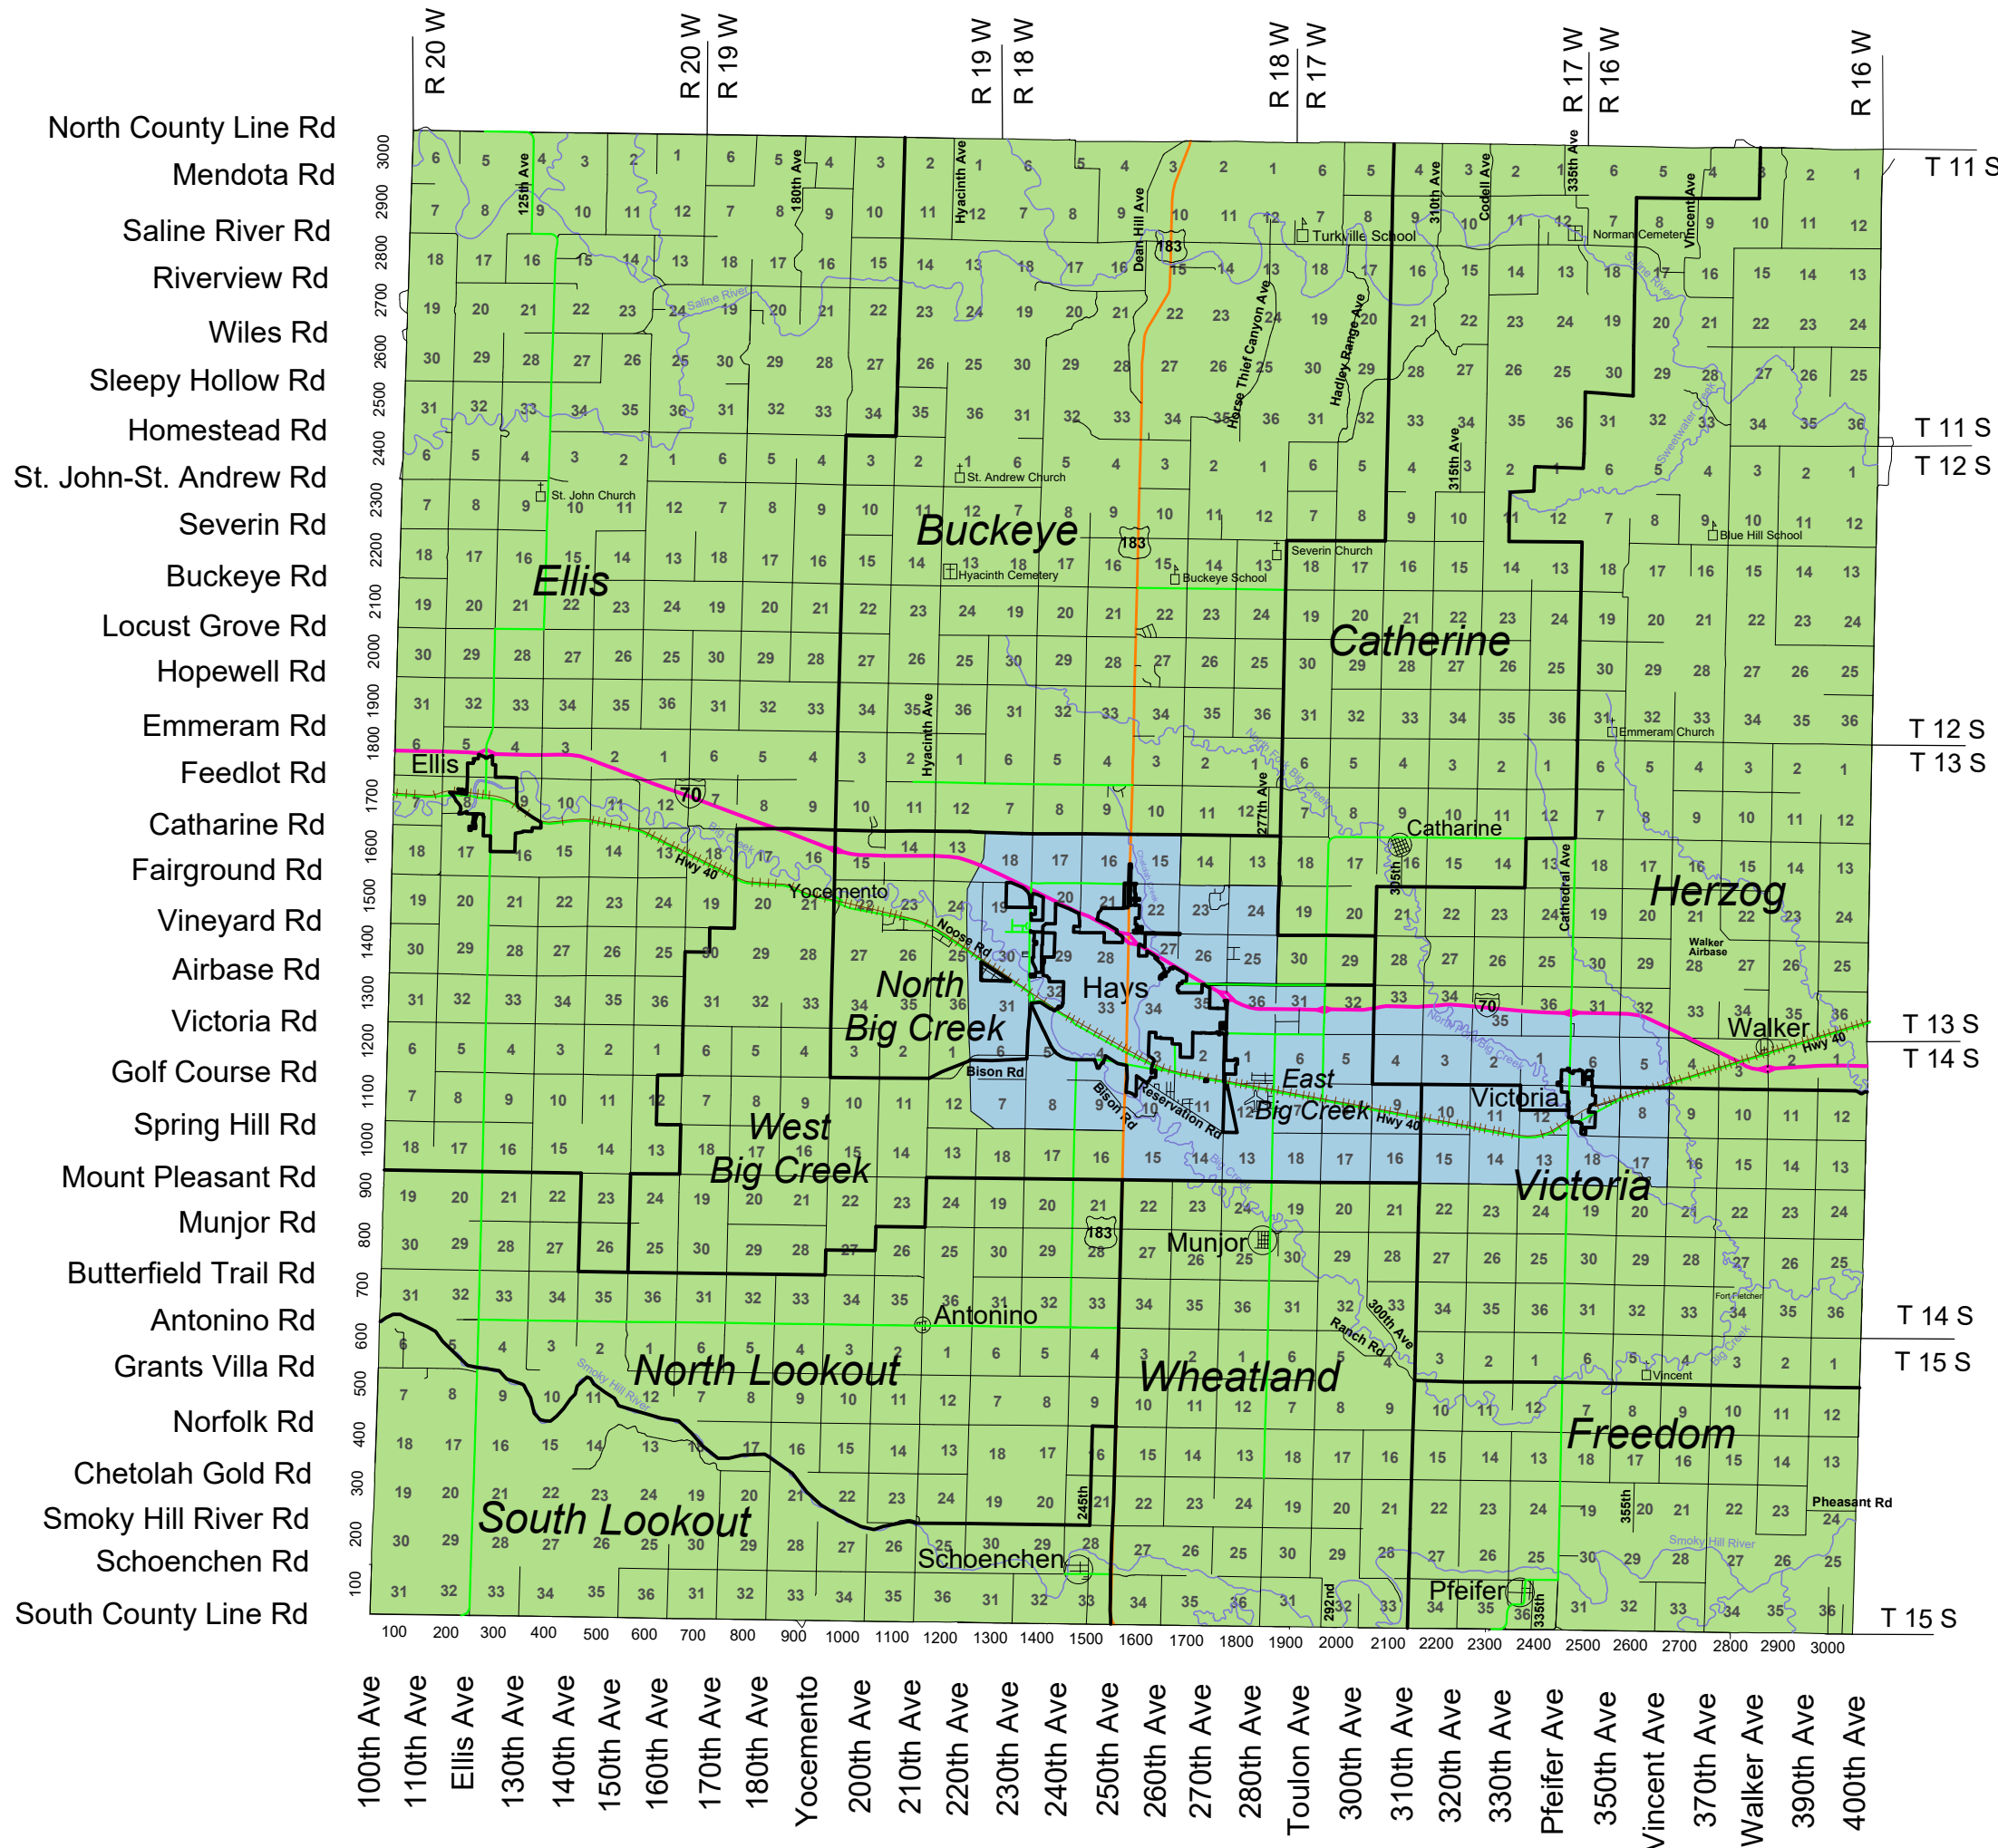

Ellis County Representative Districts

Legend

- | | |
|---|---|
|  |  |
| 110th District | 111th District |
|  | School |
|  | Cemetery |
|  | Park |
|  | Hospital |
|  | Street |
|  | Interstate  |
|  | Federal Highway  |
|  | Railroad |
| 36 | Section Numbers |

Even Addresses East and South
Odd Addresses West and North

Prepared by:
Ellis County Clerk's Office &
Ellis County Information Technology
GIS Division

Source:
KS Legislative Research Department
2022 House Redistricting Plans

Not to Scale