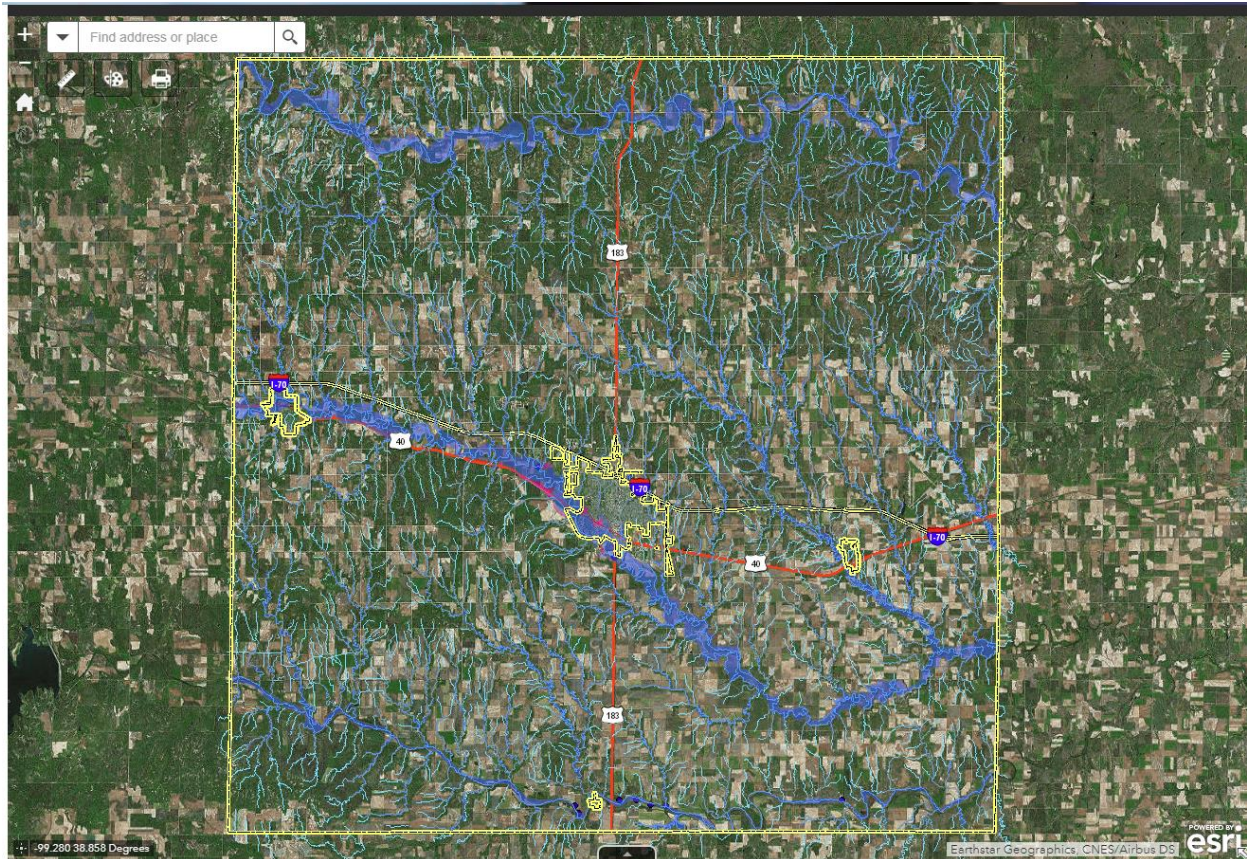

[Floodplain Map](#) -click this link to get started

With this tool, you'll be able to type in an address or legal location and select an Area of Interest (AOI) and add the Hydrology layer to the map and all the current floodplain locations will be shown as seen in the example above.