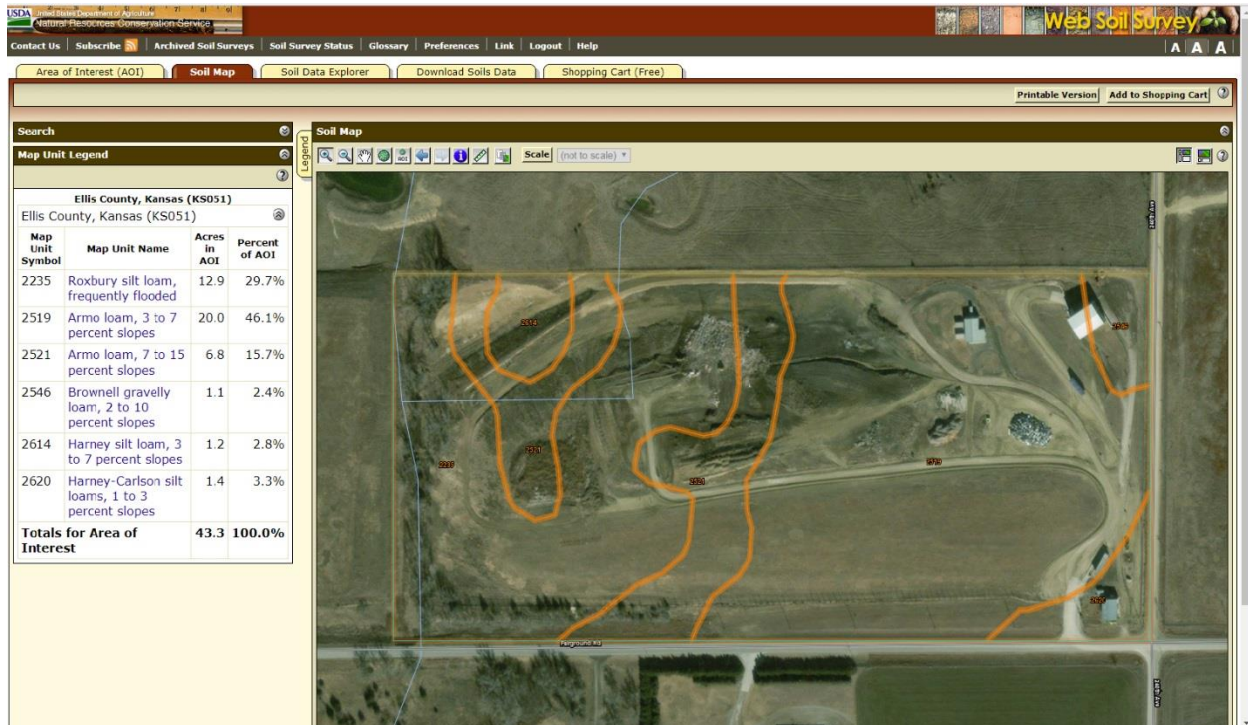

Ellis County Environmental Office

718 Main - Lower Level, Hays, KS 67601

P (785) 628-9449 F (785) 628-9448 E karen@ellisco.net W ellisco.net

[Soils Map](#) -click this link to get started

With this tool, you'll be able to type in an address or legal location and select and Area of Interest (AOI) and select Soil Map to pull up all the information on the soils inside of the location as seen in the example above.

[Floodplain Map](#) -click this link to get started

With this tool, you'll be able to type in an address or legal location and select an Area of Interest (AOI) and add the Hydrology layer to the map and all the current floodplain locations will be shown as seen in the example above.