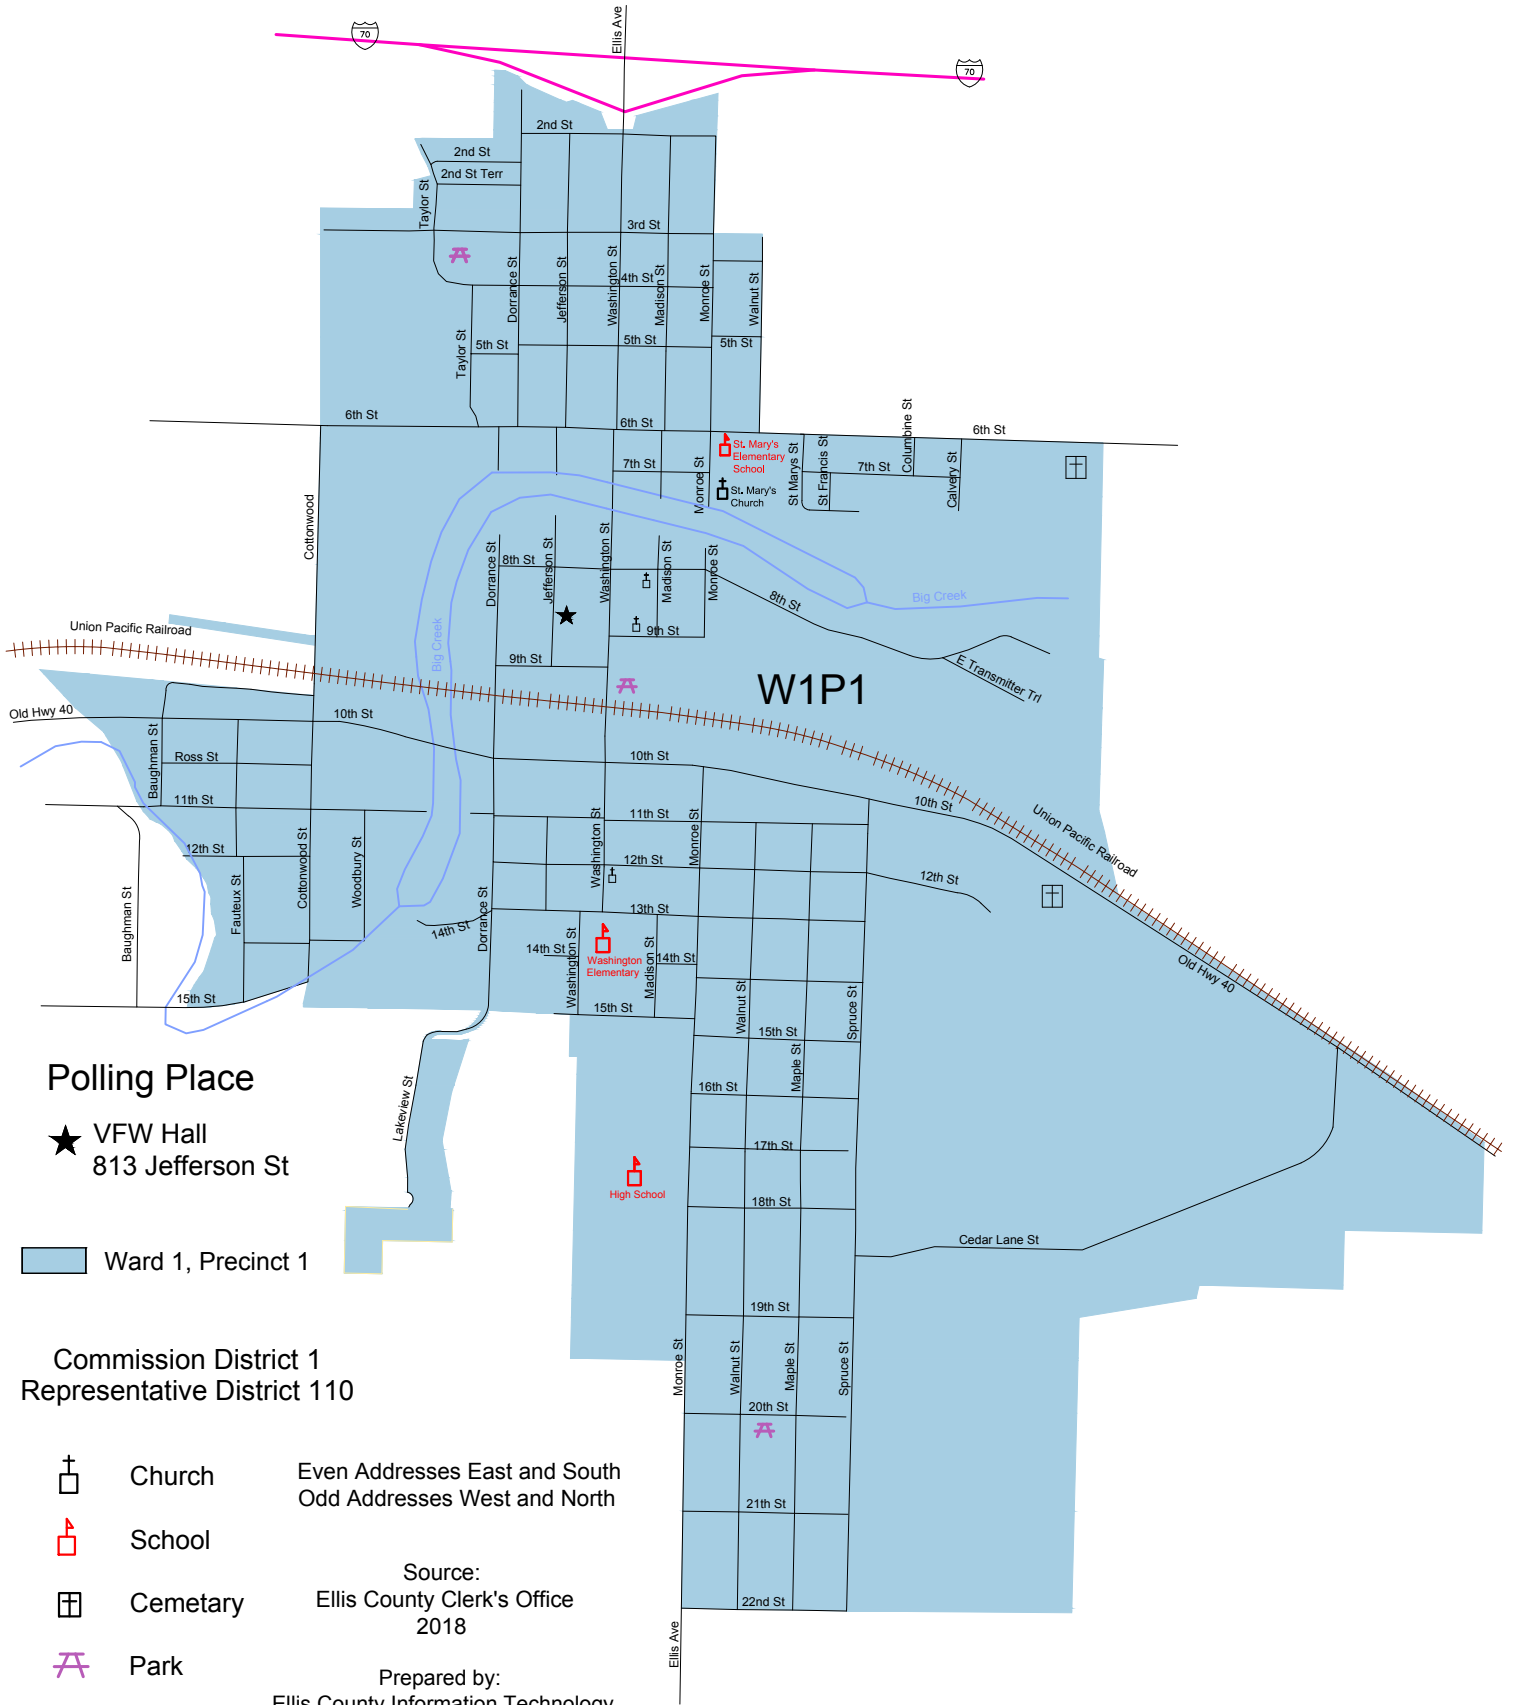

## Polling Place

★ VFW Hall  
813 Jefferson St

Ward 1, Precinct 1

Commission District 1  
Representative District 110

☩ Church

Even Addresses East and South  
Odd Addresses West and North

🏫 School

⊠ Cemetary

Source:  
Ellis County Clerk's Office  
2018

⚡ Park

Prepared by:  
Ellis County Information Technology  
GIS Division

— Street

⚡ Railroad