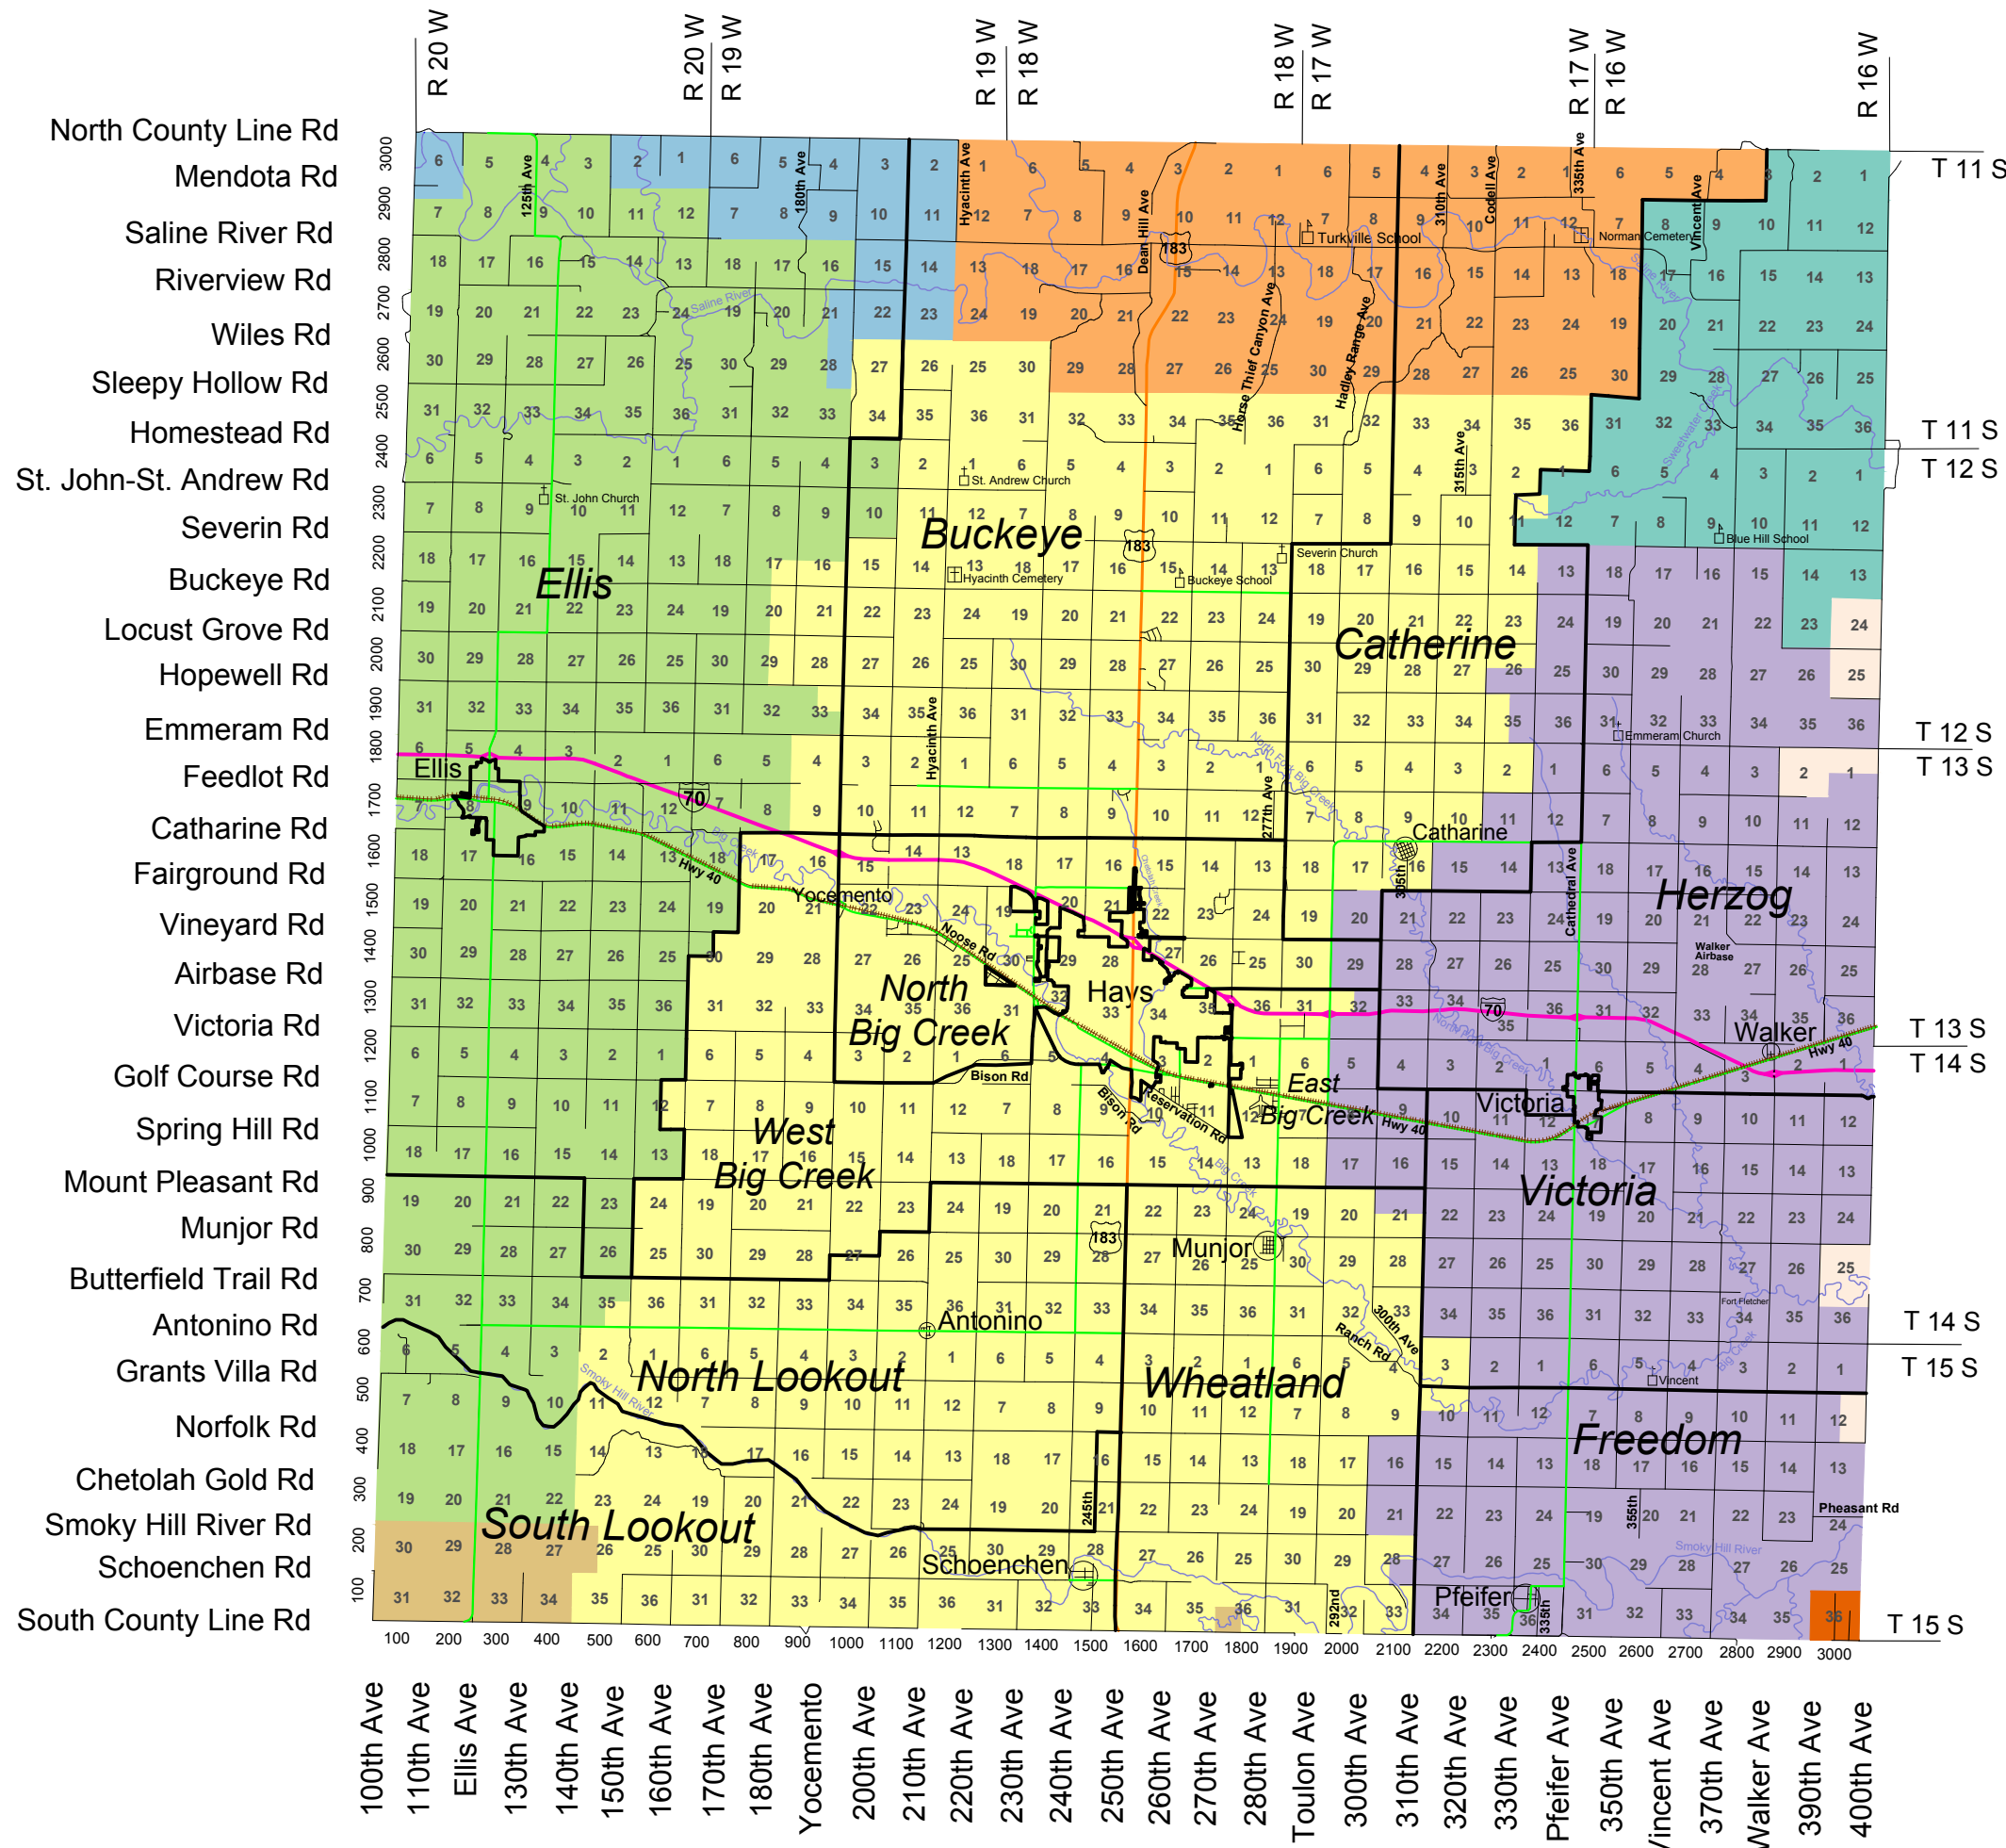

Ellis County

School Districts

- Legend**
- 269** Rooks County
 - 270** Rooks County
 - 388** Ellis
 - 395** Rush County
 - 399** Russell County
 - 403** Rush County
 - 407** Russell County
 - 432** Victoria
 - 489** Hays

- Interstate 70
- Federal Highway 183
- Paved Roads
- County Roads
- Railroad
- Water
- City Limits
- School
- Church
- Cemetery
- Airport
- 36 Section Numbers

Even Addresses East and South
Odd Addresses West and North

Prepared by:
Ellis County Information Technology,
GIS Division
2018

Road Information Provided by:
Ellis County Public Works

Not to Scale