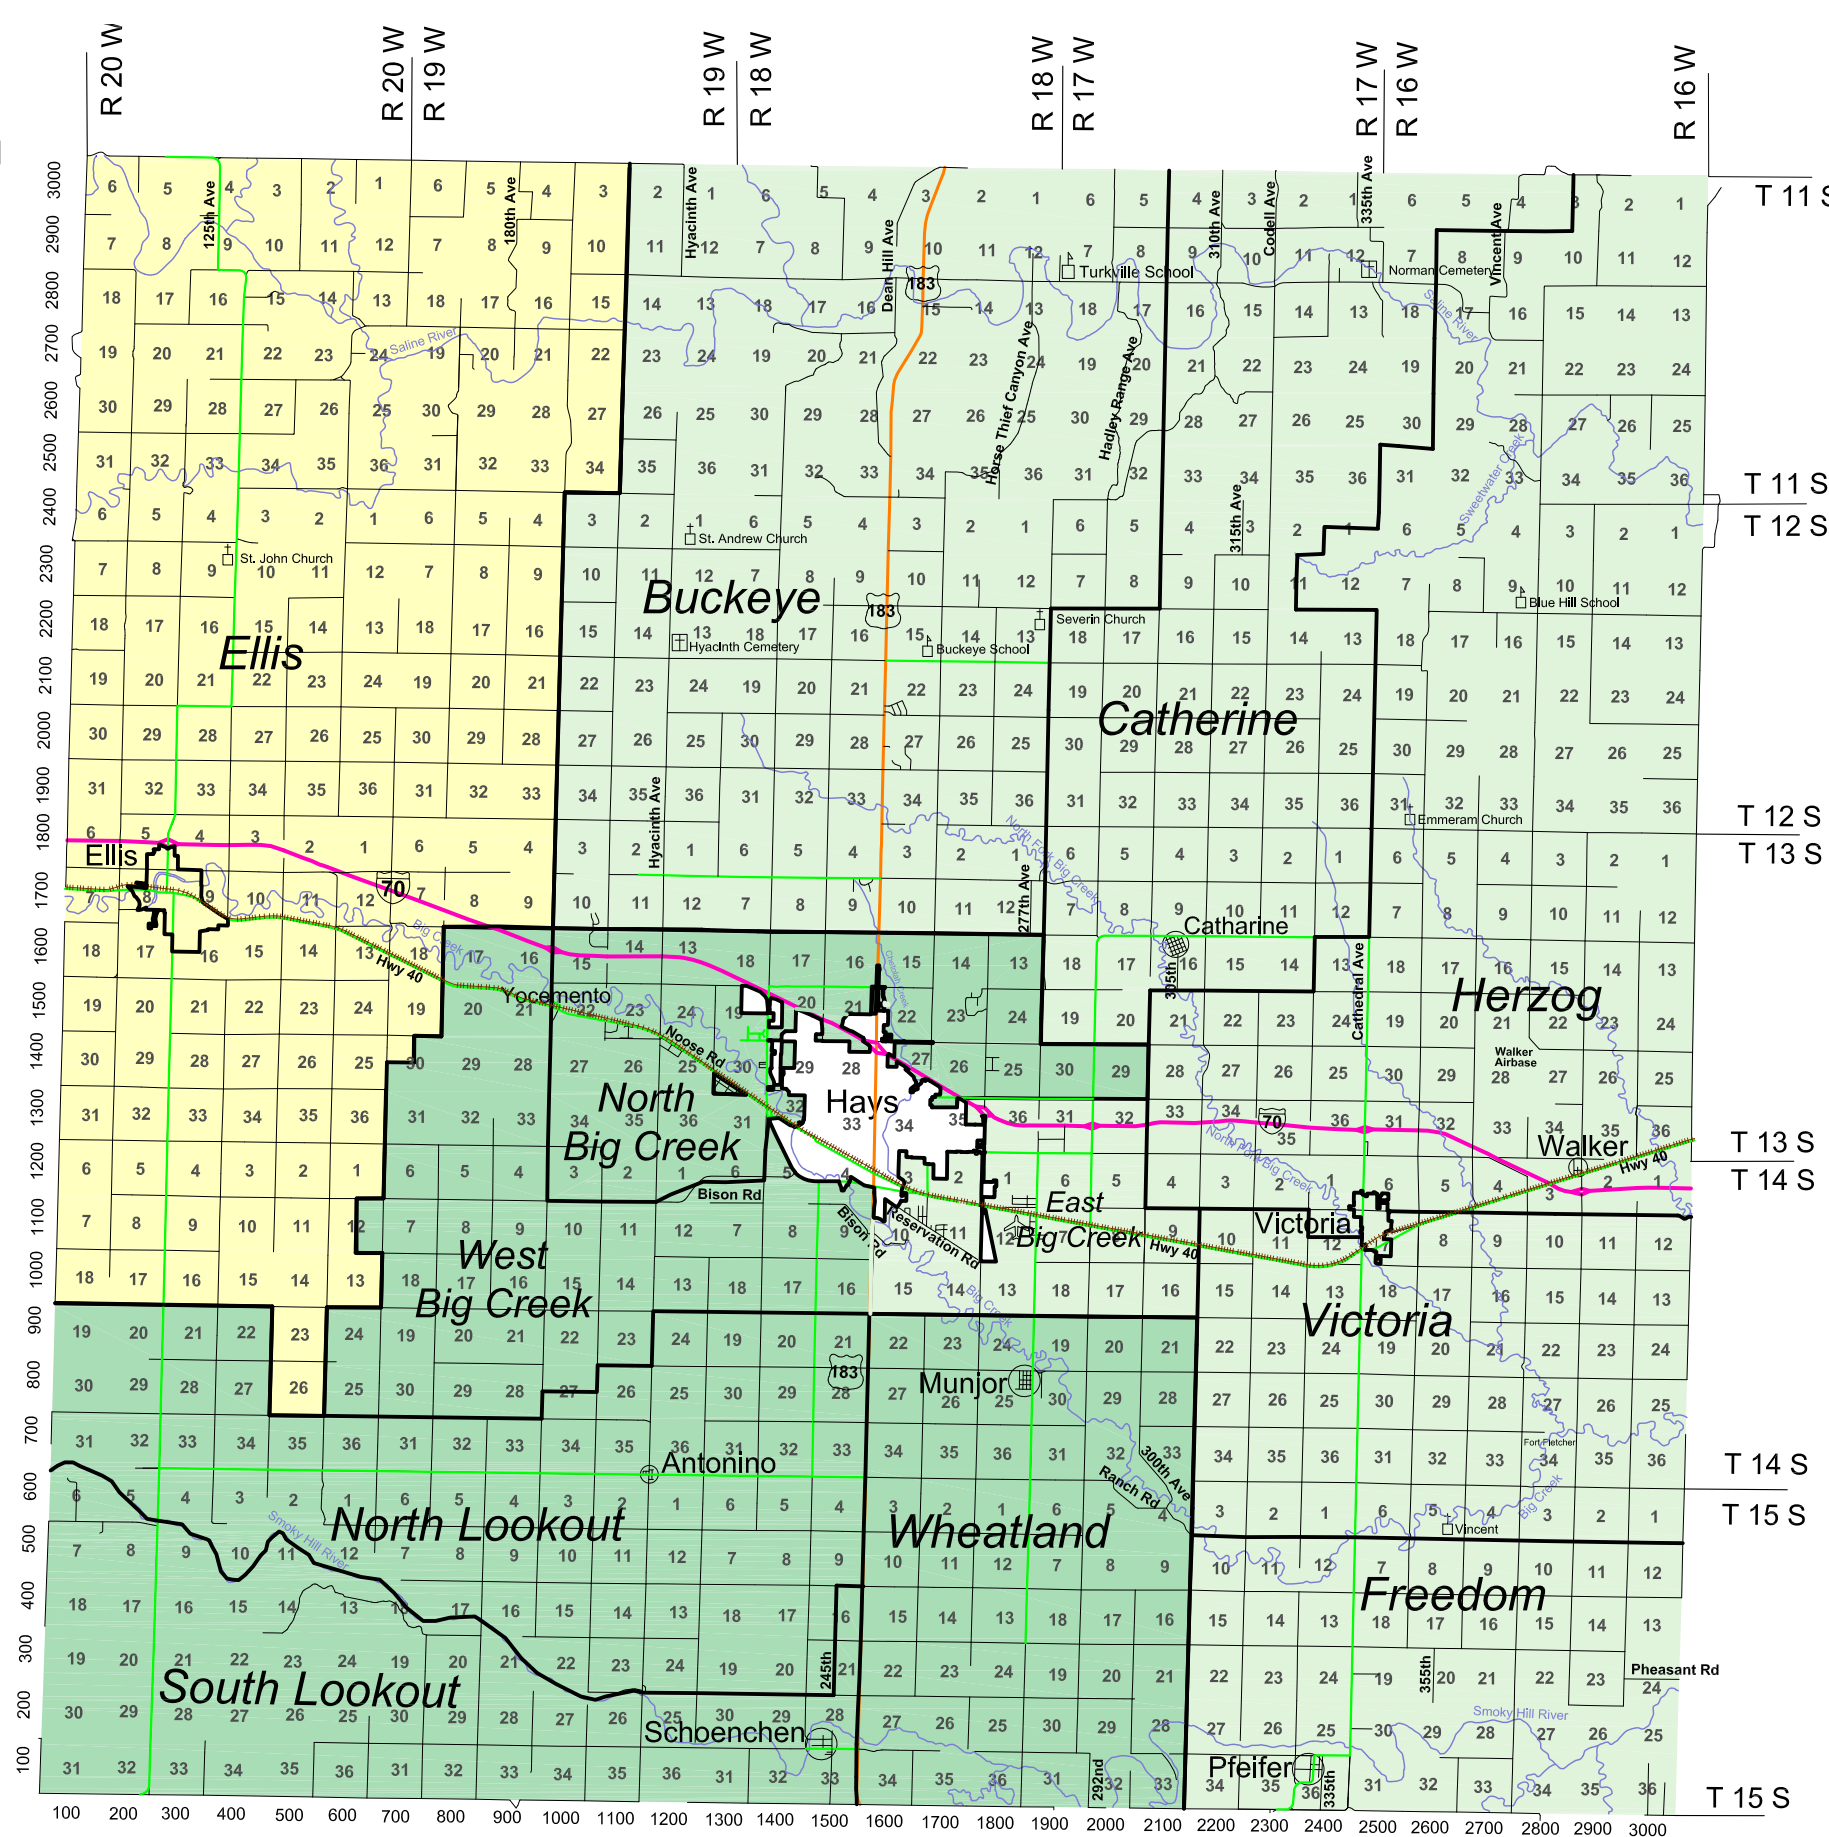

Cemetery

Cemetery

Park

Park

Hospital

Hospital

Street

Street

Interstate

Interstate

Federal Highway

Federal Highway

Railroad

Railroad

36 Section Numbers

Even Addresses East and South
Odd Addresses West and North

Prepared by:
Ellis County Information Technology
GIS Division

Road Information Provided by:
Ellis County Public Works

Source:
Ellis County Clerk's Office
2018

North County Line Rd
Mendota Rd
Saline River Rd
Riverview Rd
Wiles Rd
Sleepy Hollow Rd
Homestead Rd
St. John-St. Andrew Rd
Severin Rd
Buckeye Rd
Locust Grove Rd
Hopewell Rd
Emmeram Rd
Feedlot Rd
Catharine Rd
Fairground Rd
Vineyard Rd
Airbase Rd
Victoria Rd
Golf Course Rd
Spring Hill Rd
Mount Pleasant Rd
Munjoy Rd
Butterfield Trail Rd
Antonino Rd
Grants Villa Rd
Norfolk Rd
Chetolah Gold Rd
Smoky Hill River Rd
Schoenchen Rd
South County Line Rd

100th Ave
110th Ave
Ellis Ave
130th Ave
140th Ave
150th Ave
160th Ave
170th Ave
180th Ave
Yocemento
200th Ave
210th Ave
220th Ave
230th Ave
240th Ave
250th Ave
260th Ave
270th Ave
280th Ave
Toulon Ave
300th Ave
310th Ave
320th Ave
330th Ave
Pfeifer Ave
350th Ave
Vincent Ave
370th Ave
Walker Ave
390th Ave
400th Ave